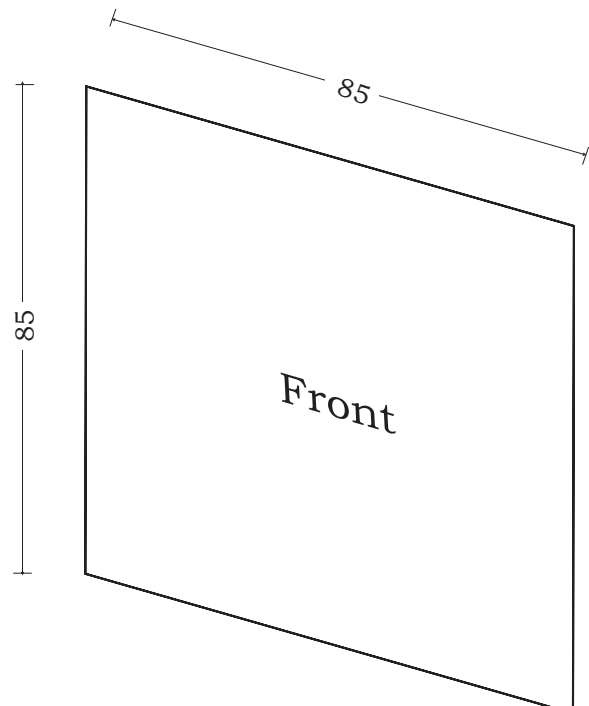

Specification Slipcase 8 cm

- Format: 85x85mm (plus 3 mm trimming).
- Material: 200 g/m² Chromo Duplex Cardboard
- Print: Offsetprint (EURO-Scale or Special colors: PANTONE and HKS).
- Finish: Dispersion-Laquer
- Special equipment: Special finish, Punch out, various Shaping, etc.

Remark: In addition, the general printing specifications are valid.

Open above
(Feed-to-feed)
Please change the motive accordingly

Open on the right side
(Back-to-back)
Motive see above