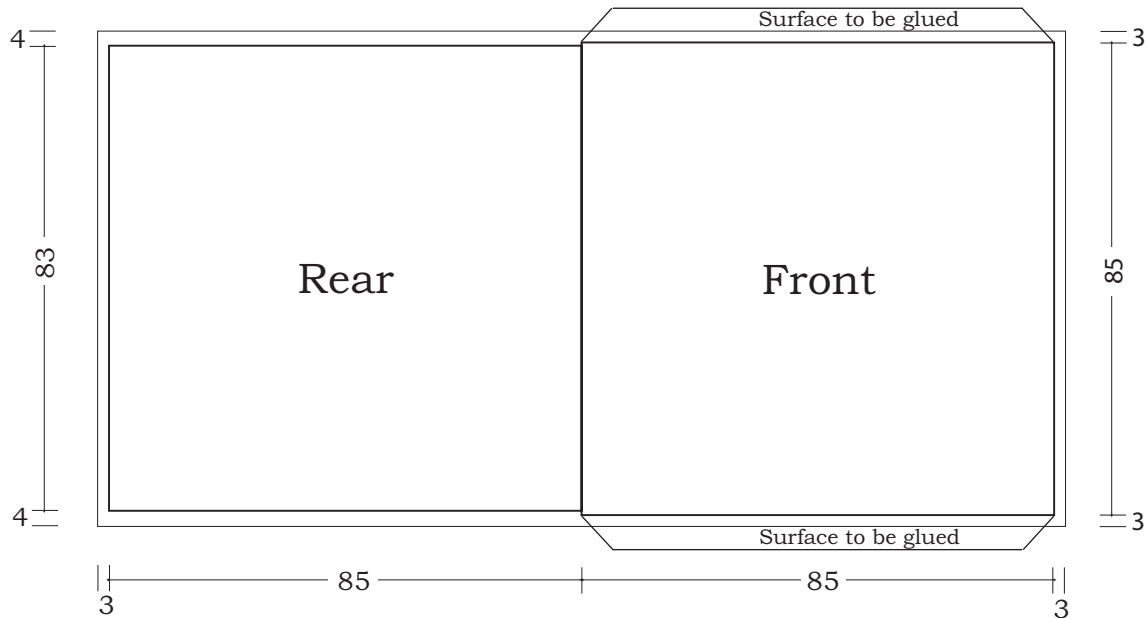

Specification Slipcase 8 cm

- Format: 85x85mm (plus 3 mm trimming).
- Material: 200 g/m² Chromo Duplex Cardboard
- Print: Offsetprint (EURO-Scale or Special colors: PANTONE and HKS).
- Finish: Dispersion-Laquer
- Special equipment: Special finish, Punch out, various Shaping, etc.

Remark: In addition, the general printing specifications are valid.

Open above
(Feed-to-feed)
Please change the motive accordingly

Open on the right side
(Back-to-back)
Motive see above