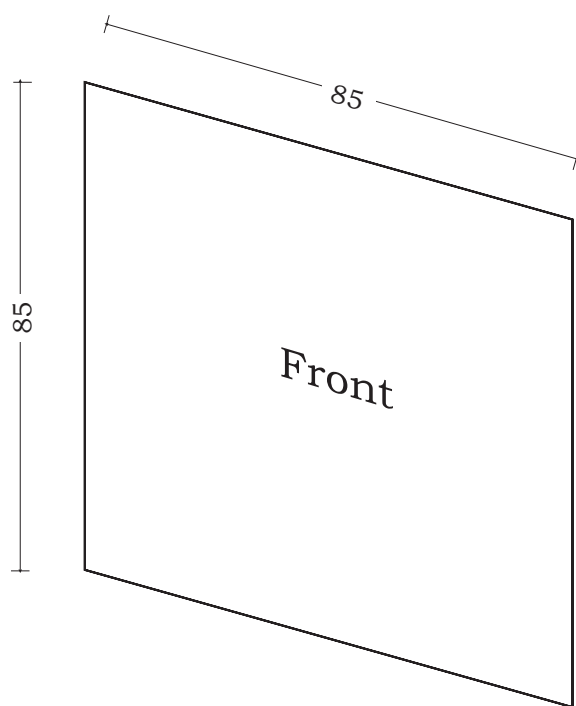

Specification Slipcase 8 cm

- Format: 85x85mm (plus 3 mm trimming).
- Material: 200 g/m² Chromo Duplex Cardboard
- Print: Offsetprint (EURO-Scale or Special colors: PANTONE and HKS).
- Finish: Dispersion-Laquer
- Special equipment: Special finish, Punch out, various Shaping, etc.

Remark: In addition, the general printing specifications are valid.

Open above
(Feed-to-feed)
Please change the motive accordingly

Open on the right side
(Back-to-back)
Motive see above