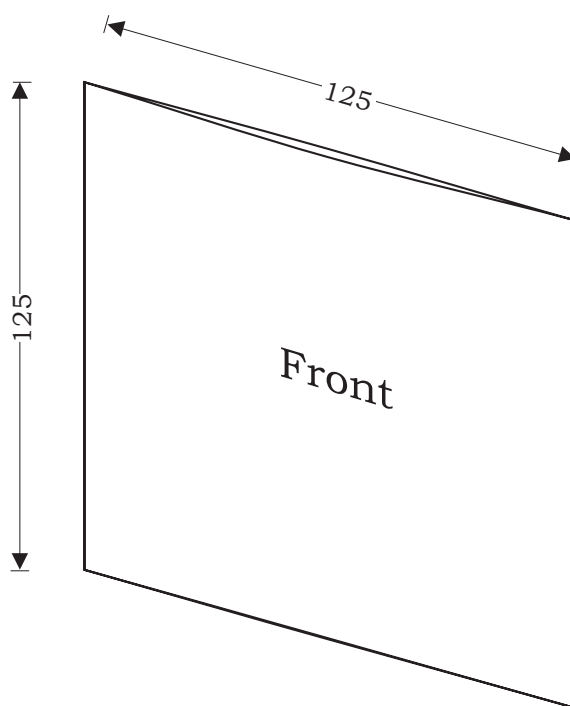

Specification Sleeve 12 cm

- Format: 125 x 125mm (plus 3 mm trimming).
- Material: 250 g/m² Standardcardboard
- Print: Offsetprint (EURO-Scale or Special colors: PANTONE and HKS).
- Finish: Dispersionslack
- Special equipment: Special finish, Punch out, various Shaping, etc.

Remark: In addition, the general printing specifications are valid.

Open above
 (Feed-to-feed)
 Please change the motive accordingly

Open on the right side
 (Back-to-back)
 Motive see above