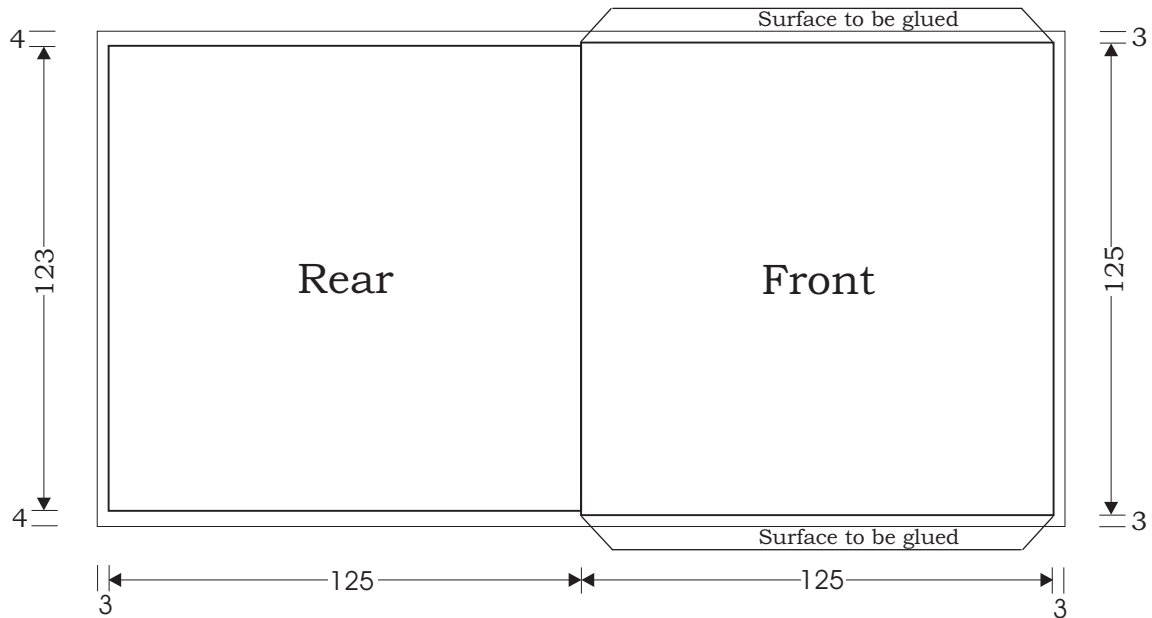

Specification Sleeve 12 cm

- Format: 125 x 125mm (plus 3 mm trimming).
- Material: 250 g/m² Standardcardboard
- Print: Offsetprint (EURO-Scale or Special colors: PANTONE and HKS).
- Finish: Dispersionslack
- Special equipment: Special finish, Punch out, various Shaping, etc.

Remark: In addition, the general printing specifications are valid.

Open above
 (Feed-to-feed)
 Please change the motive accordingly

Open on the right side
 (Back-to-back)
 Motive see above