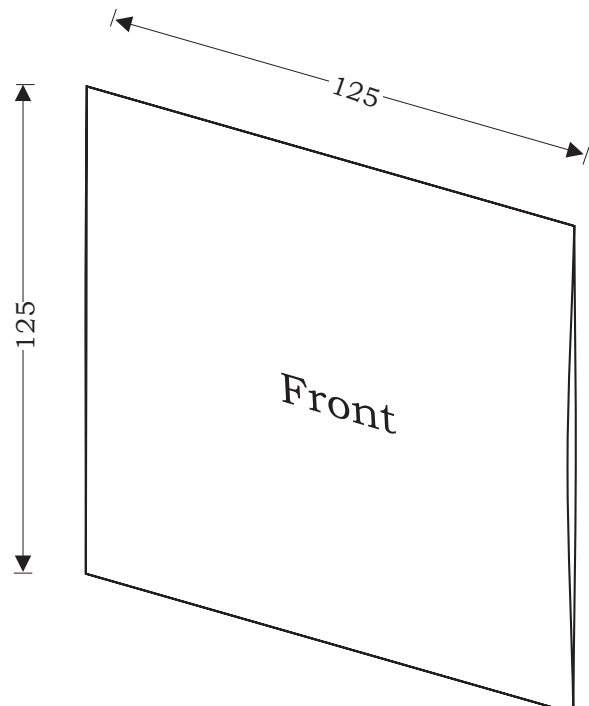

Specification Sleeve 12 cm

- Format: 125 x 125mm (plus 3 mm trimming).
- Material: 250 g/m² Standardcardboard
- Print: Offsetprint (EURO-Scale or Special colors: PANTONE and HKS).
- Finish: Dispersionslack
- Special equipment: Special finish, Punch out, various Shaping, etc.

Remark: In addition, the general printing specifications are valid.

Open above
 (Feed-to-feed)
 Please change the motive accordingly

Open on the right side
 (Back-to-back)
 Motive see above