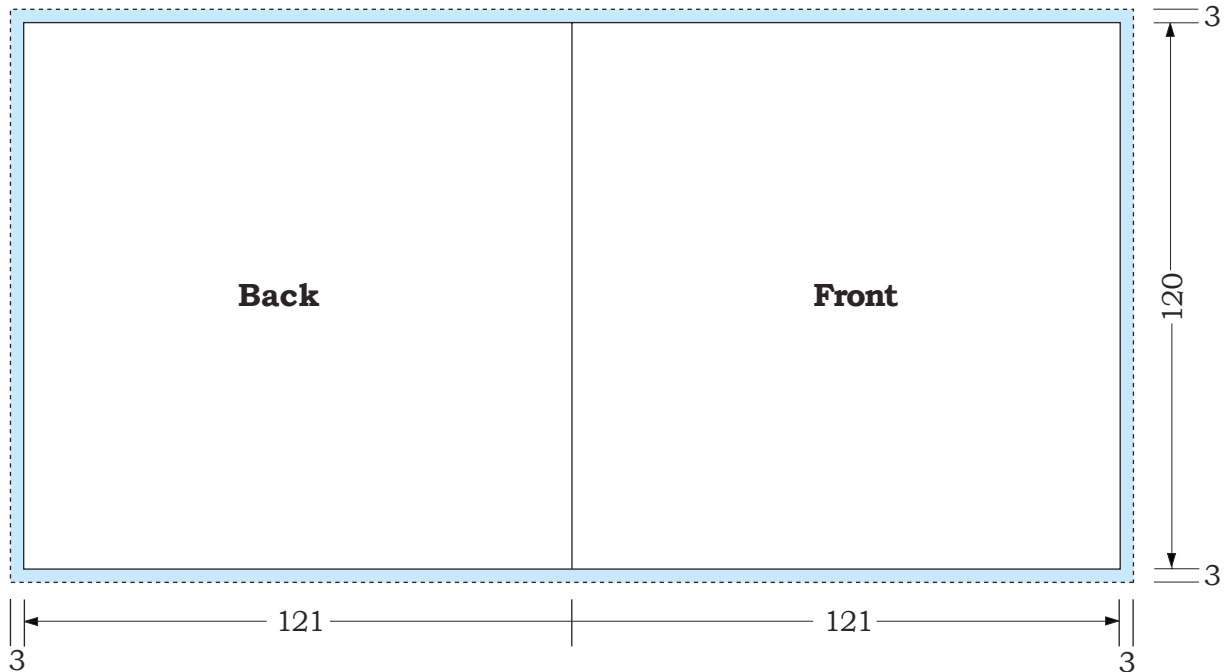

Product specification

CD Booklet	material: outer pages 170g/sqm art paper inner pages 100g/sqm (36-pages or more: 60g/sqm) open format: 242,0 x 120,0 mm (without bleed) closed format: 121,0 x 120,0 mm
-------------------	--

 = bleed

>> For further information take a look at www.pallas-group.de / Service!

CD Inlay	material: 170g/sqm art paper open format: 151,0 x 118,0 mm (without bleed) closed format: 138,0 x 6,5 x 118,0 mm remarks: Fine line perforation of flaps is necessary (see below).
-----------------	---

 = from outside visible area

If transparent trays are used this area of the inlaycard innerpage is visible from the outside!

 = bleed