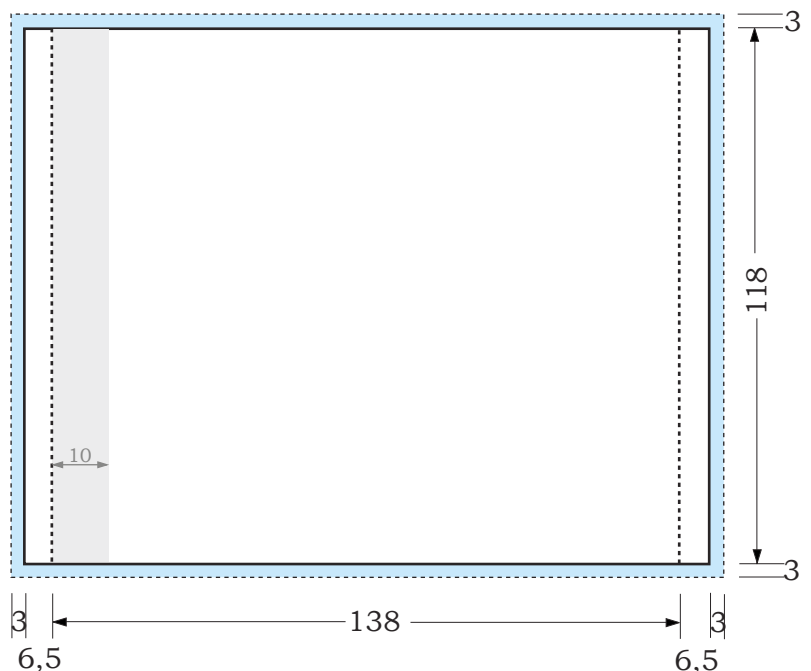

Product specification

CD Booklet	material: outer pages 170g/sqm art paper inner pages 100g/sqm (36-pages or more: 60g/sqm) open format: 242,0 x 120,0 mm (without bleed) closed format: 121,0 x 120,0 mm
-------------------	--

 = bleed

>> For further information take a look at www.pallas-group.de / Service!

CD Inlay	material: 170g/sqm art paper open format: 151,0 x 118,0 mm (without bleed) closed format: 138,0 x 6,5 x 118,0 mm remarks: Fine line perforation of flaps is necessary (see below).
-----------------	---

 = from outside visible area

If transparent trays are used this area of the inlaycard innerpage is visible from the outside!

 = bleed